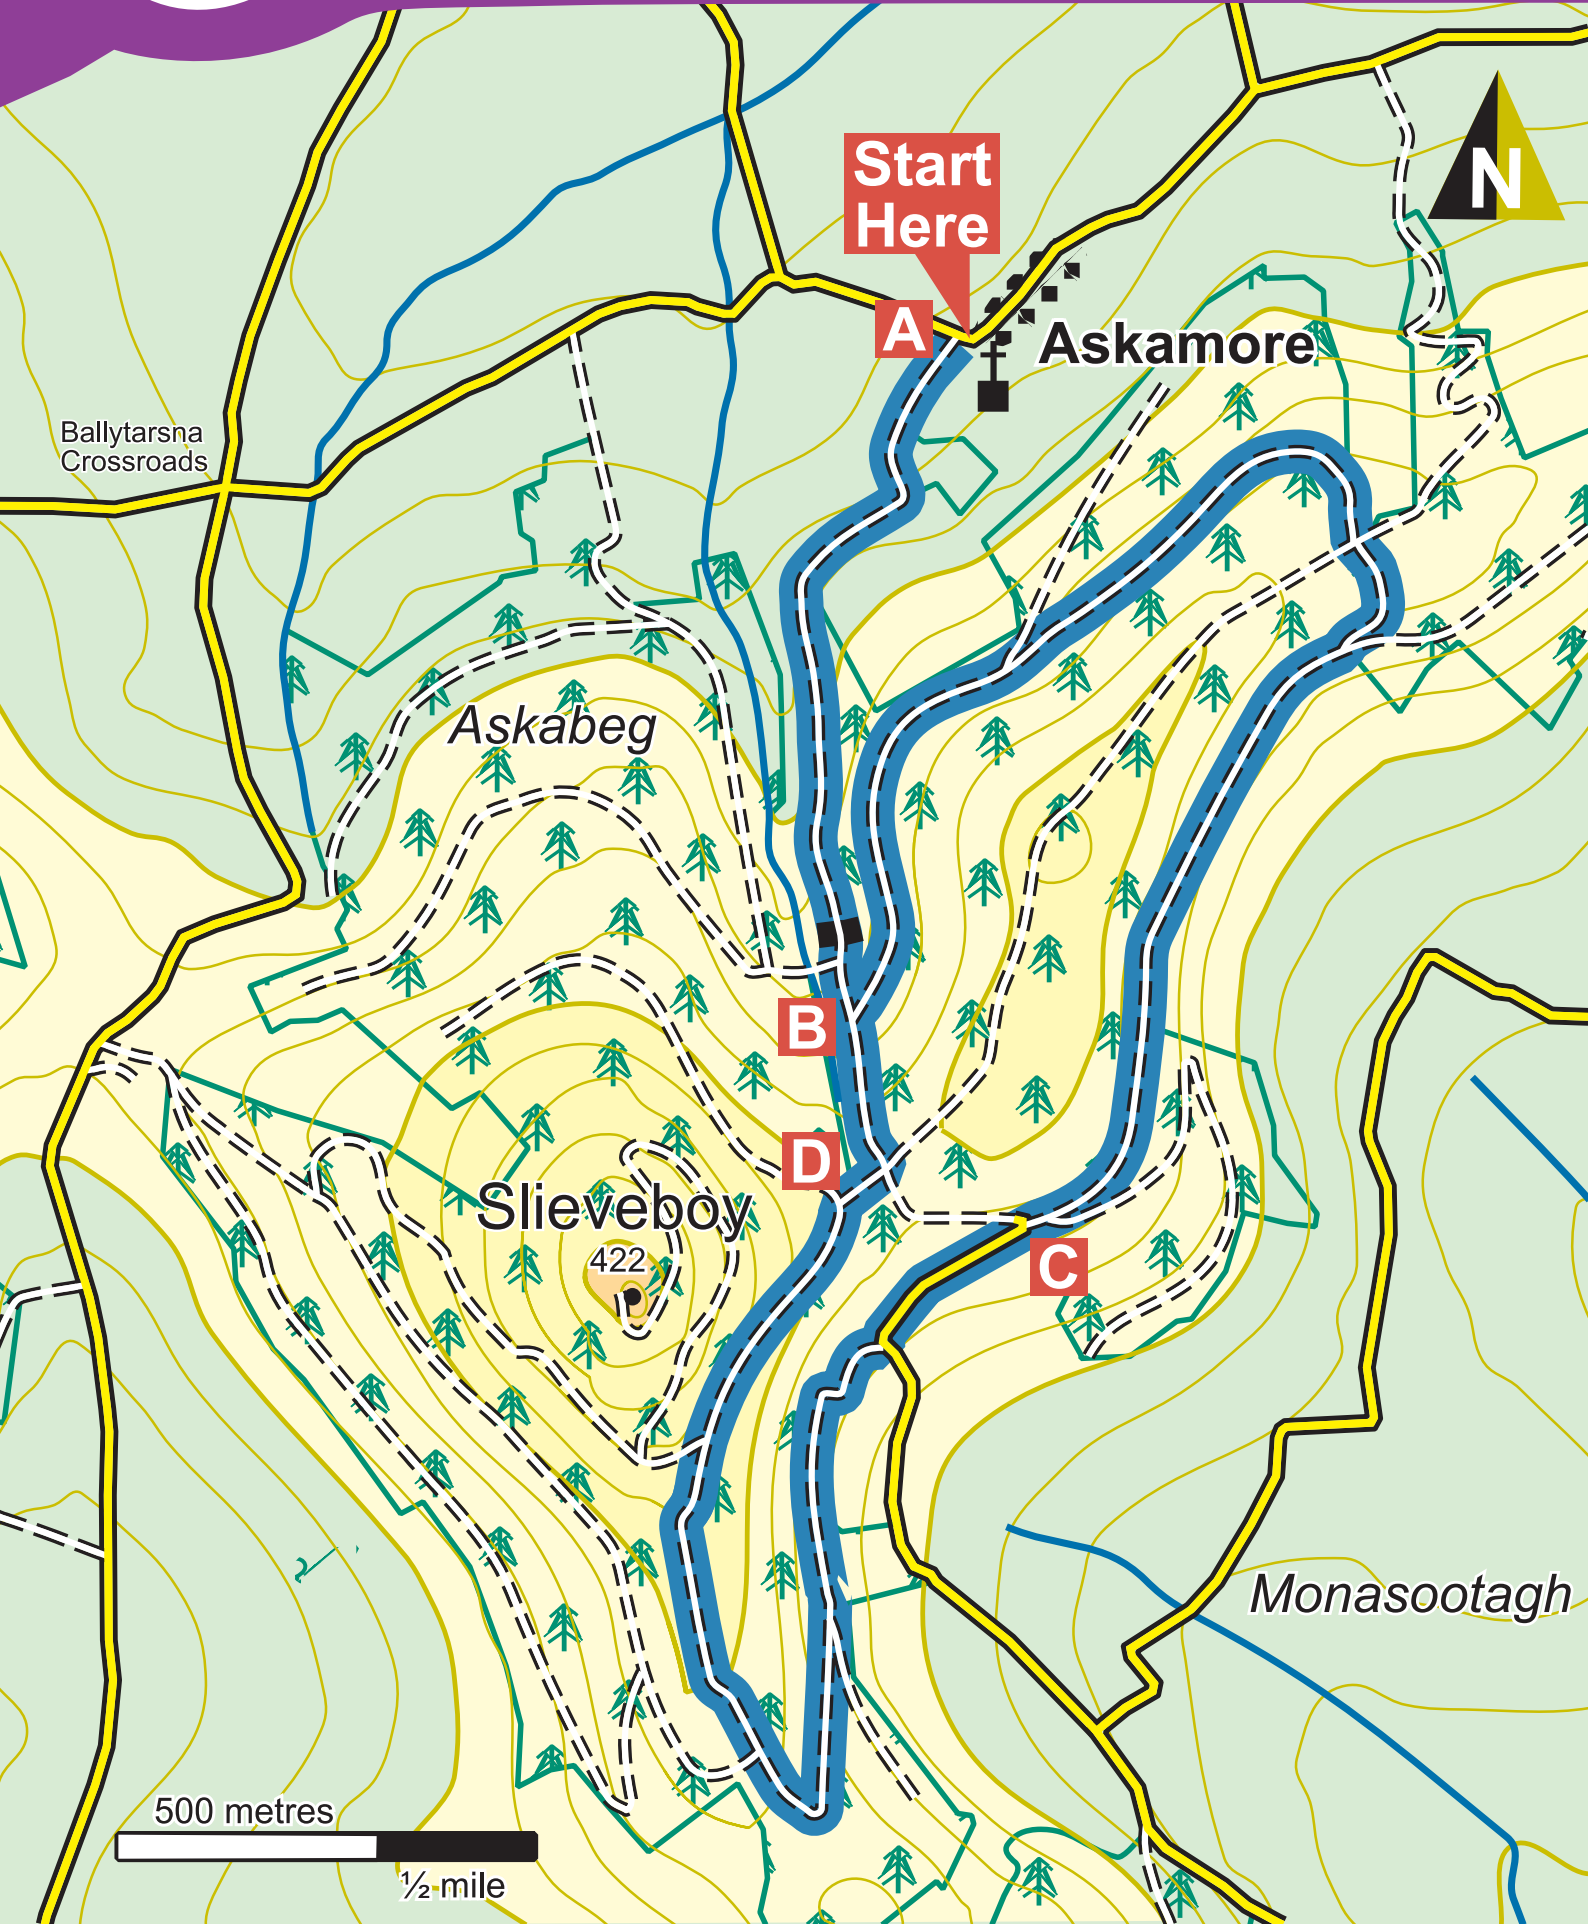

Trailhead 106

Loop 106B

Ballybeg Loop

Ballytarsna Crossroads

Start Here

A

Askamore

Askabeg

B

D

Slieveboy

422

C

Monasootagh

500 metres

1/2-mile